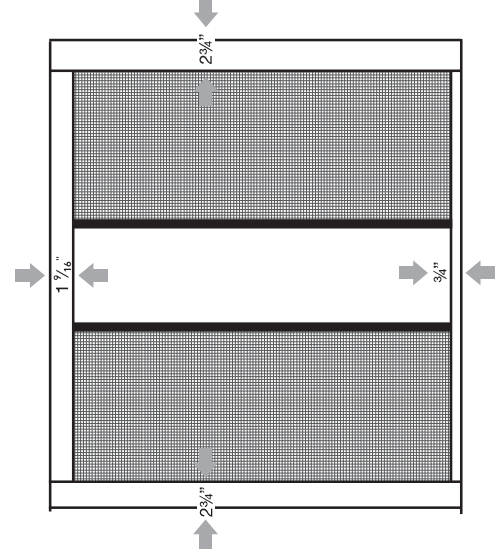

GEN1

Single

| height | |
|--------|------------------|
| min | 47 1/4" (1200mm) |
| max | 96 3/8" (2450mm) |

| width | |
|-------|------------------|
| min | 25 3/8" (640mm) |
| max | 51 3/8" (1300mm) |

Double

| height | |
|--------|-------------------|
| min | 47 1/4" (1200mm) |
| max | 96 7/16" (2450mm) |

| width | |
|-------|-------------------|
| min | 47 1/4" (1200mm) |
| max | 102 3/8" (2600mm) |

GEN2

Single

| width | height range | 3/4" (19mm) sill | |
|-------|-----------------------|--------------------|------------------|
| | | 2 3/4" (70mm) jamb | 1" (25mm) jamb |
| min | 78 1/16" to 157 7/16" | 31 1/8" (790mm) | 29 5/16" (745mm) |
| max | up to 78 1/16" | 26 7/16" (670mm) | 24 3/16" (625mm) |
| | up to 125 15/16" | 52 15/16" (1345mm) | 51 1/8" (1300mm) |

Double

| width | height range | 3/4" (19mm) sill | |
|-------|------------------------|--------------------|------------------|
| | | 31 1/8" (790mm) | 26 7/16" (670mm) |
| min | 78 1/16" to 125 15/16" | 31 1/8" (790mm) | 26 7/16" (670mm) |
| max | up to 78 1/16" | 26 7/16" (670mm) | 31 1/8" (790mm) |
| | up to 125 15/16" | 52 15/16" (1345mm) | 51 1/8" (1300mm) |