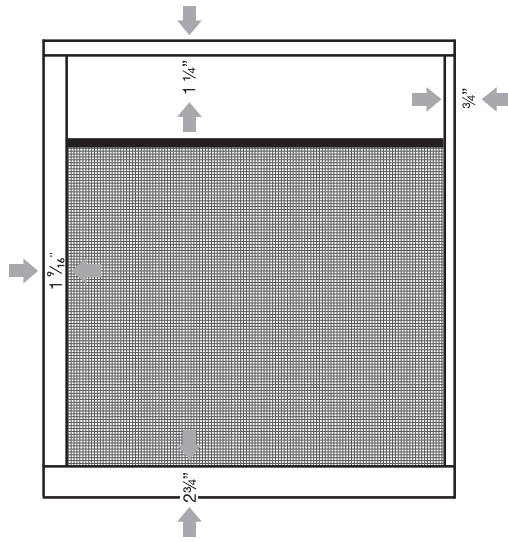

GEN1

Single

| height | |
|--------|------------------|
| min | 47 1/4" (1200mm) |
| max | 96 3/8" (2450mm) |

| width | |
|-------|------------------|
| min | 25 3/8" (640mm) |
| max | 51 3/8" (1300mm) |

Double

| height | |
|--------|-------------------|
| min | 47 1/4" (1200mm) |
| max | 96 7/16" (2450mm) |

| width | |
|-------|-------------------|
| min | 47 1/4" (1200mm) |
| max | 102 3/8" (2600mm) |

GEN2

Single

| width | height range | 3/4" (19mm) sill | |
|-------|-----------------------|--------------------|------------------|
| | | 2 3/4" (70mm) jamb | 1" (25mm) jamb |
| min | 78 1/16" to 157 7/16" | 31 1/8" (790mm) | 29 5/16" (745mm) |
| max | up to 78 1/16" | 26 7/16" (670mm) | 24 3/16" (625mm) |
| | up to 125 15/16" | 52 15/16" (1345mm) | 51 1/8" (1300mm) |

Double

| width | height range | 3/4" (19mm) sill | |
|-------|------------------------|--------------------|------------------|
| | | 31 1/8" (790mm) | 26 7/16" (670mm) |
| min | 78 1/16" to 125 15/16" | 31 1/8" (790mm) | 26 7/16" (670mm) |
| max | up to 78 1/16" | 26 7/16" (670mm) | 31 1/8" (790mm) |
| | up to 125 15/16" | 52 15/16" (1345mm) | 51 1/8" (1300mm) |