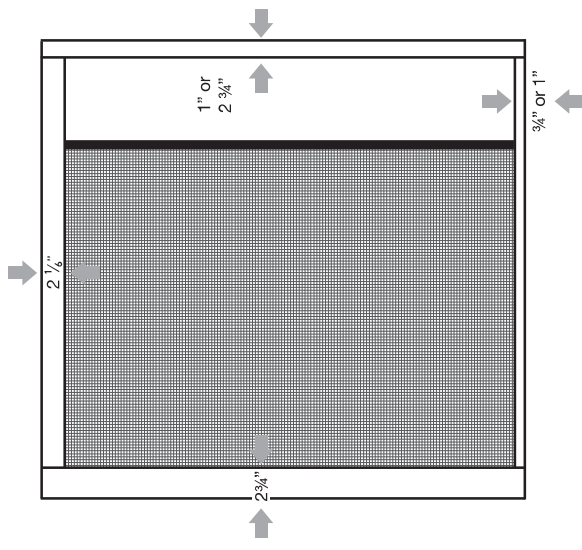

GEN1

Single

| height | |
|--------|------------------|
| min | 47 1/4" (1200mm) |
| max | 96 3/8" (2450mm) |

| width | |
|-------|------------------|
| min | 25 3/8" (640mm) |
| max | 51 3/8" (1300mm) |

Double

| height | |
|--------|-------------------|
| min | 47 1/4" (1200mm) |
| max | 96 7/16" (2450mm) |

| width | |
|-------|-------------------|
| min | 47 1/4" (1200mm) |
| max | 102 3/8" (2600mm) |

GEN2

Single

| width | height range | 3/4" (19mm) sill | |
|-------|-----------------------|--------------------|------------------|
| | | 2 3/4" (70mm) jamb | 1" (25mm) jamb |
| min | 78 1/16" to 157 7/16" | 31 1/8" (790mm) | 29 5/16" (745mm) |
| max | up to 78 1/16" | 26 7/16" (670mm) | 24 3/16" (625mm) |
| | up to 125 15/16" | 52 15/16" (1345mm) | 51 1/8" (1300mm) |

Double

| width | height range | 3/4" (19mm) sill | |
|-------|------------------------|--------------------|------------------|
| | | 31 1/8" (790mm) | 26 7/16" (670mm) |
| min | 78 1/16" to 125 15/16" | 31 1/8" (790mm) | 26 7/16" (670mm) |
| max | up to 78 1/16" | 26 7/16" (670mm) | 31 1/8" (790mm) |
| | up to 125 15/16" | 52 15/16" (1345mm) | 51 1/8" (1300mm) |